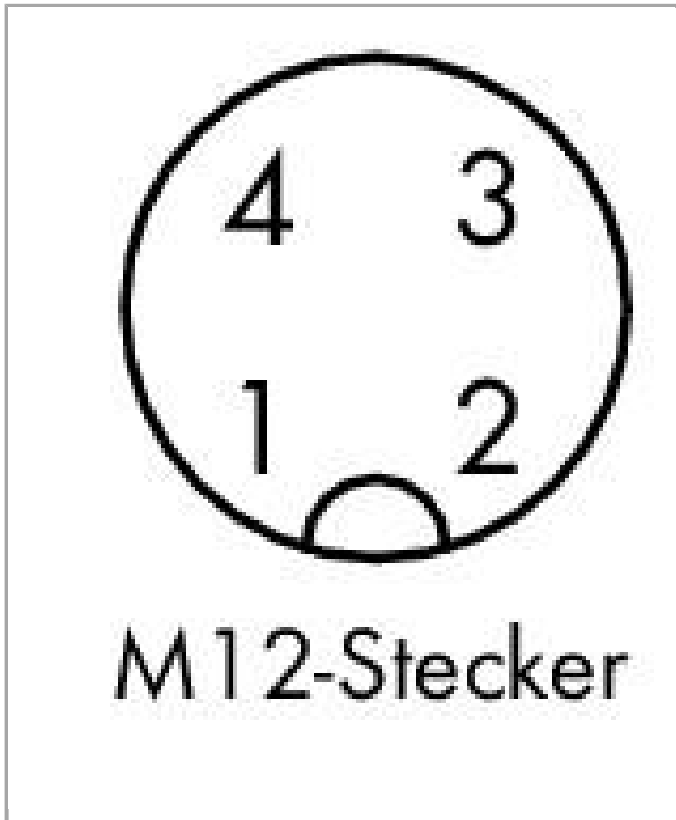

Data sheet | Item number: 756-9202/040-000

Connectors for sensor/actuator cable; M12 plug, straight; 4-pole

756-9202/040-000

Conductor size

Ø 6 ... 8 mm / 0.14 - 0.5 mm²**Data****Technical Data**

Connection type	M12 plug
No. of poles	4
Leitungsanschlussrichtung zur Steckrichtung	0°
Steckgesichtkodierung Leitung/Adapter 1 1	A coded

Connection data

Connection type (1)	Federtechnik
---------------------	--------------

Mechanical data

Connectable sheathed cable diameter	4 ... 6 mm
Weight	24 g

Environmental Requirements

Protection class	IP67
------------------	------