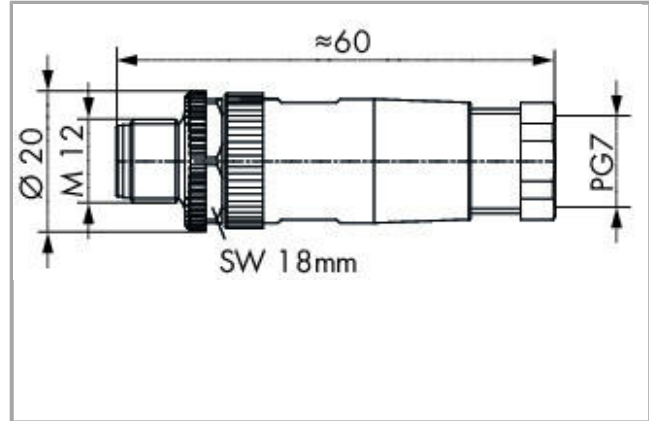

Data sheet | Item number: 756-9202/040-000

Connectors for sensor/actuator cable; M12 plug, straight; 4-pole

756-9202/040-000

Conductor size

Ø 6 ... 8 mm / 0.14 - 0.5 mm²**Data****Technical Data**

Connection type	M12 plug
No. of poles	4
Leitungsanschlussrichtung zur Steckrichtung	0°
Steckgesichtkodierung Leitung/Adapter 1 1	A coded

Connection data

Connection type (1)	Federtechnik
---------------------	--------------

Mechanical data

Connectable sheathed cable diameter	4 ... 6 mm
Weight	24 g

Environmental Requirements

Protection class	IP67
------------------	------